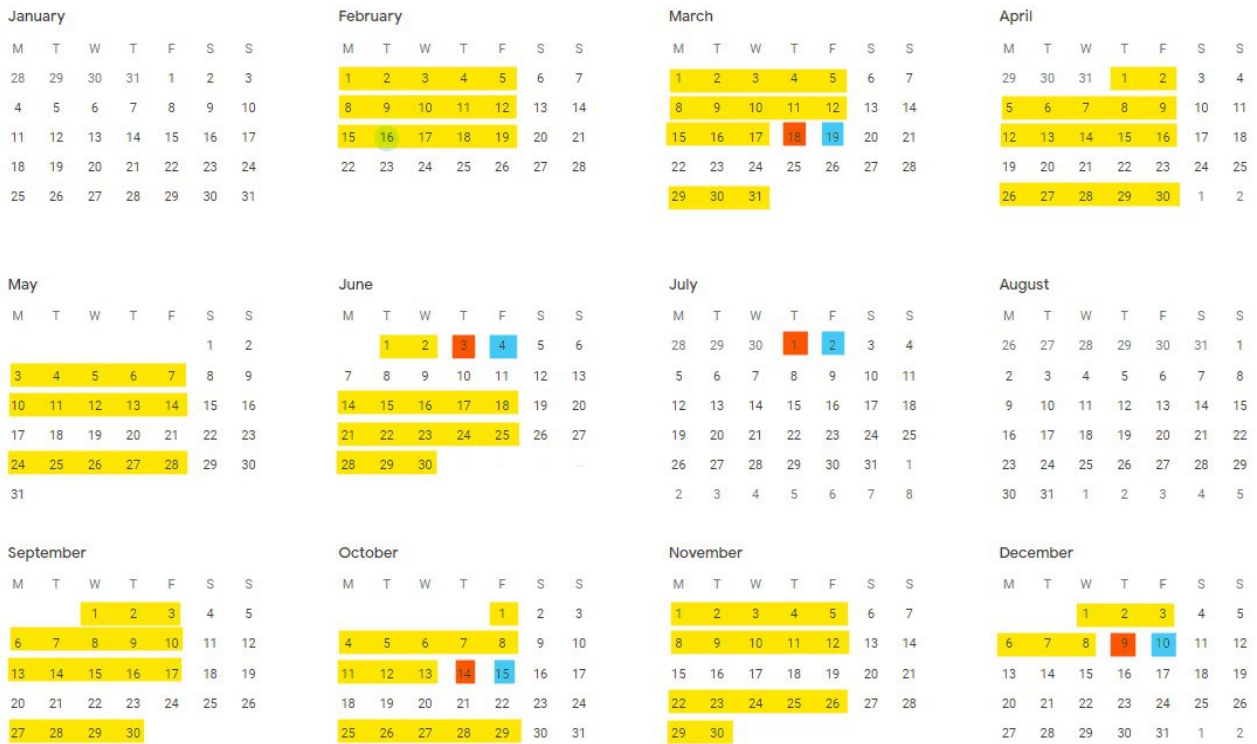

## October

M	T	W	T	F	S	S
			1	2	3	4
5	6	7	8	9	10	11
12	13	14	15	16	17	18
19	20	21	22	23	24	25
26	27	28	29	30	31	1

## November

M	T	W	T	F	S	S
					1	
2	3	4	5	6	7	8
9	10	11	12	13	14	15
16	17	18	19	20	21	22
23	24	25	26	27	28	29
30						

## December

M	T	W	T	F	S	S
	1	2	3	4	5	6
7	8	9	10	11	12	13
14	15	16	17	18	19	20
21	22	23	24	25	26	27
28	29	30	31	1	2	3
4	5	6	7	8	9	10

# 2027

Tathagata Essence, 1 Feb – 4 June

Three Basic Bodies, 14 June – 2 July

Secret Mantra, 1 Sep – 10 Dec